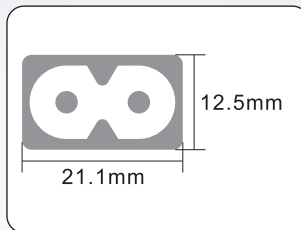

Inalways, Your Power to Lead

—— 好的電源設計從輸入領先 ——

New Product!!
PCB Mounting, special for LED TV.

0721-6 Series

* Polarized

7A 125V, 2.5A 250V AC

 力瑋實業股份有限公司
INALWAYS CORPORATION
<http://www.inalways.com.tw>

Taiwan Taipei
TEL : 886-2-2299-6370
FAX : 886-2-2299-7053