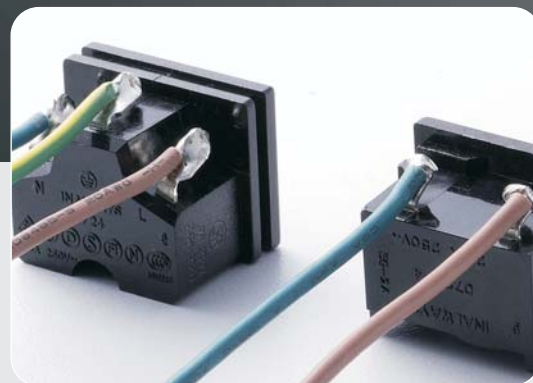

# Inalways, Your Power to Lead

—— 好的電源設計從輸入領先 ——

**New Design!!**

*Innovation for AC Inlet  
with Wire Harness by Automated System.*

**New Design**

**Old Design**

Rating : 2.5A 250V AC , 7A 125V AC

Approvals : 