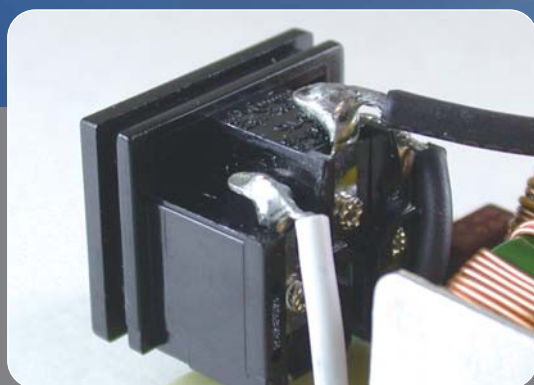

# Inalways, Your Power to Lead

—— 好的電源設計從輸入領先 ——

專為 Note Book PC AC Adaptor 應用  
Rating : 2.5A 250V AC , 7A 125V AC  
Approvals : 

**Others**  
Riveted Only

**Inalways**  
Riveted & Insert Molding

*The Power Entry Professional*