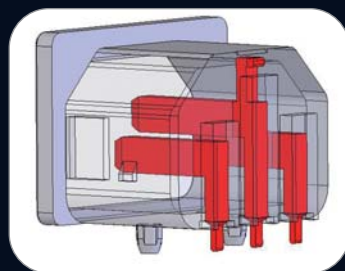

好的電源設計從輸入領先

Inalways your power to lead

專為 LCD-TV, LCD-Monitor Embedded Power Supply, Note Book Adaptor, DSC Charger, UPS 應用

Insert Molding Design
一體成型, 堅固安全無慮

Rating: 2.5A~20A 125V/250V AC
Mounting: Screw-on, Snap-in, PCB
Approvals: 