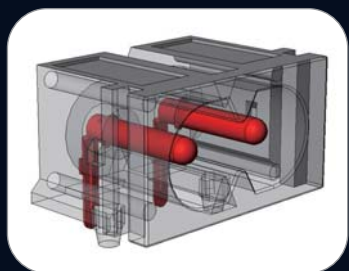

好的電源設計從輸入領先

Inalways your power to lead

專為 LCD-TV, LCD-Monitor Embedded Power Supply, Note Book Adaptor, DSC Charger, UPS 應用

Insert Molding Design
一體成型, 堅固安全無慮

Rating: 2.5A~20A 125V/250V AC
Mounting: Screw-on, Snap-in, PCB
Approvals: 