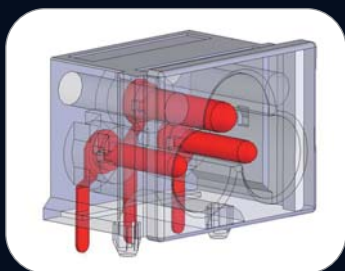

好的電源設計從輸入領先

Inalways your power to lead

專為 LCD-TV, LCD-Monitor Embedded Power Supply, Note Book Adaptor, DSC Charger, UPS 應用

Insert Molding Design
一體成型, 堅固安全無慮

Rating: 2.5A~20A 125V/250V AC
Mounting: Screw-on, Snap-in, PCB
Approvals: 