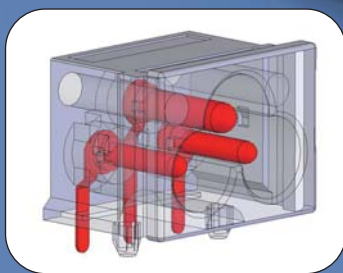

好的電源設計從輸入領先

Inalways your power to lead

專為 LCD-TV, LCD-Monitor Embedded Power Supply,
Note Book Adaptor, DSC Charger 應用

Rating: 2.5A~20A 125V/250V AC
Mounting: Screw-on, Snap-in, PCB

Approvals:         

一體成型, 堅固安全無慮
Patens in China, Taiwan and in further countries