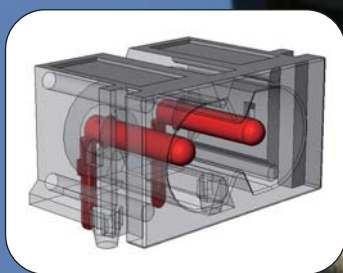

好的電源設計從輸入領先

Inalways your power to lead

專為 LCD-TV, LCD-Monitor Embedded Power Supply,
Note Book Adaptor, DSC Charger 應用

Rating: 2.5A~20A 125V/250V AC
Mounting: Screw-on, Snap-in, PCB

Approvals:         

一體成型, 堅固安全無慮
Patens in China, Taiwan and in further countries