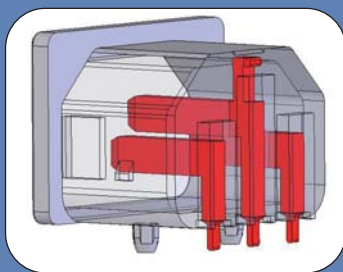

好的電源設計從輸入領先

Inalways your power to lead

專為 LCD-TV, LCD-Monitor Embedded Power Supply,
Note Book Adaptor, DSC Charger 應用

Rating: 2.5A~20A 125V/250V AC
Mounting: Screw-on, Snap-in, PCB

Approvals:         

一體成型, 堅固安全無慮
Patens in China, Taiwan and in further countries